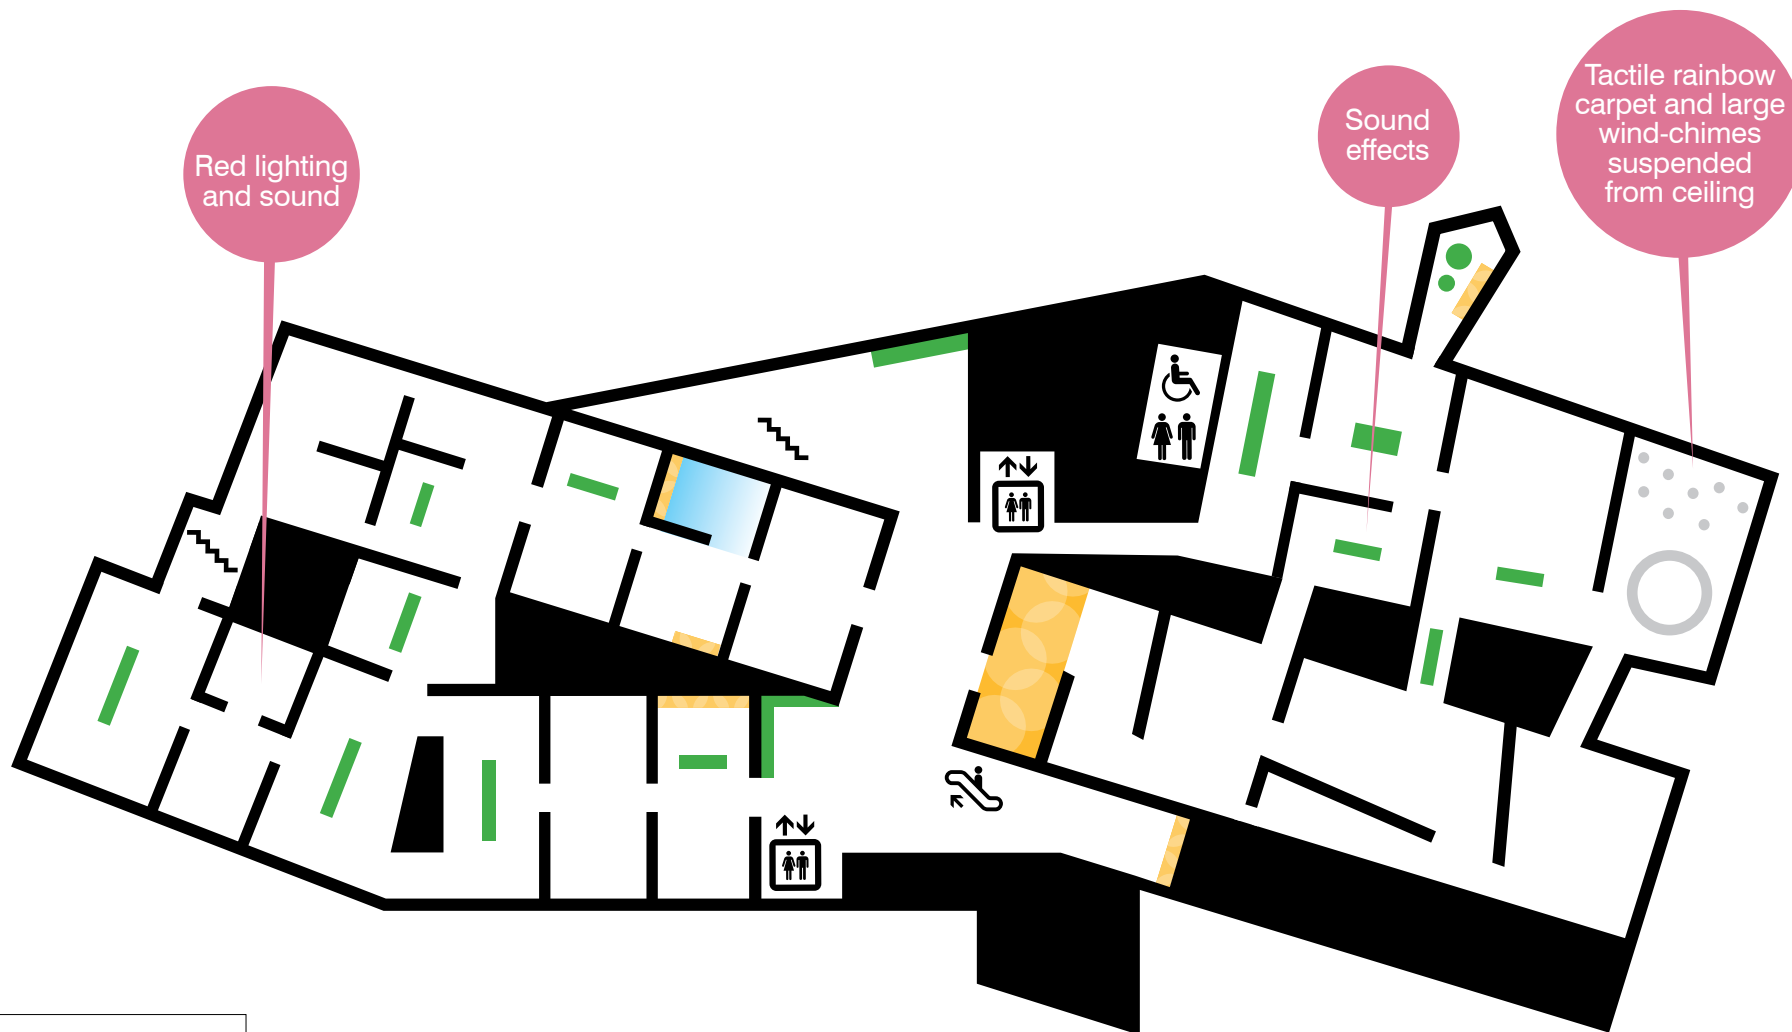

# MELBOURNE NOW

THE IAN POTTER CENTRE: NGV AUSTRALIA, MEZZANINE

This level does not include gallery spaces

# MELBOURNE NOW

THE IAN POTTER CENTRE: NGV AUSTRALIA, LEVEL 2

	Moving image & sound
	Neon
	Seating
	Low lighting

Visit [ngv.melbourne/access](https://www.ngv.melbourne/access) for more resources and information about accessible facilities and services for your visit to NGV.

# MELBOURNE NOW

THE IAN POTTER CENTRE: NGV AUSTRALIA, LEVEL 3

	Moving image & sound
	Neon
	Seating
	Low lighting

Virtual work.  
Participants can expect:

- 360-degree visual effects
- subtle vibrations and bursts of air
- changes in lighting