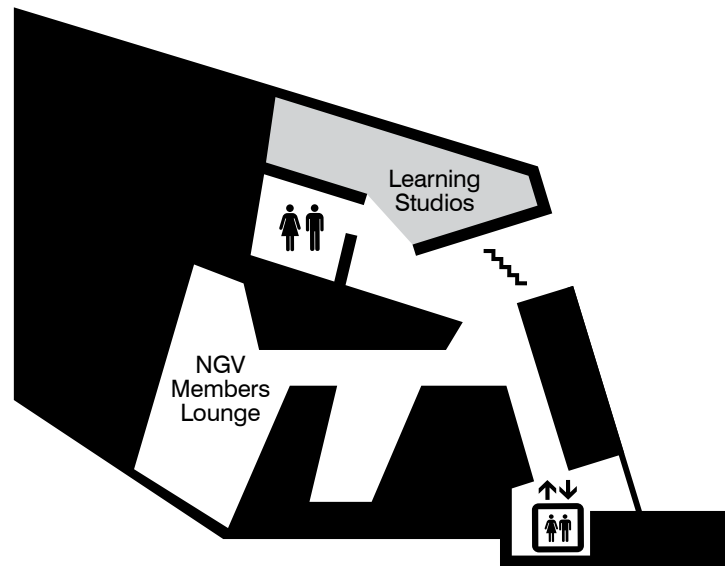

# MELBOURNE NOW

THE IAN POTTER CENTRE: NGV AUSTRALIA, GROUND LEVEL

NGV

Visit [ngv.melbourne/access](http://ngv.melbourne/access) for more resources and information about accessible facilities and services for your visit to NGV.

# MELBOURNE NOW

THE IAN POTTER CENTRE: NGV AUSTRALIA, MEZZANINE

This level does not include gallery spaces

# MELBOURNE NOW

THE IAN POTTER CENTRE: NGV AUSTRALIA, LEVEL 2

	Moving image & sound
	Neon
	Seating
	Low lighting

Visit [ngv.melbourne/access](https://www.ngv.melbourne/access) for more resources and information about accessible facilities and services for your visit to NGV.

# MELBOURNE NOW

THE IAN POTTER CENTRE: NGV AUSTRALIA, LEVEL 3

	Moving image & sound
	Neon
	Seating
	Low lighting

Virtual work.  
Participants can expect:

- 360-degree visual effects
- subtle vibrations and bursts of air
- changes in lighting