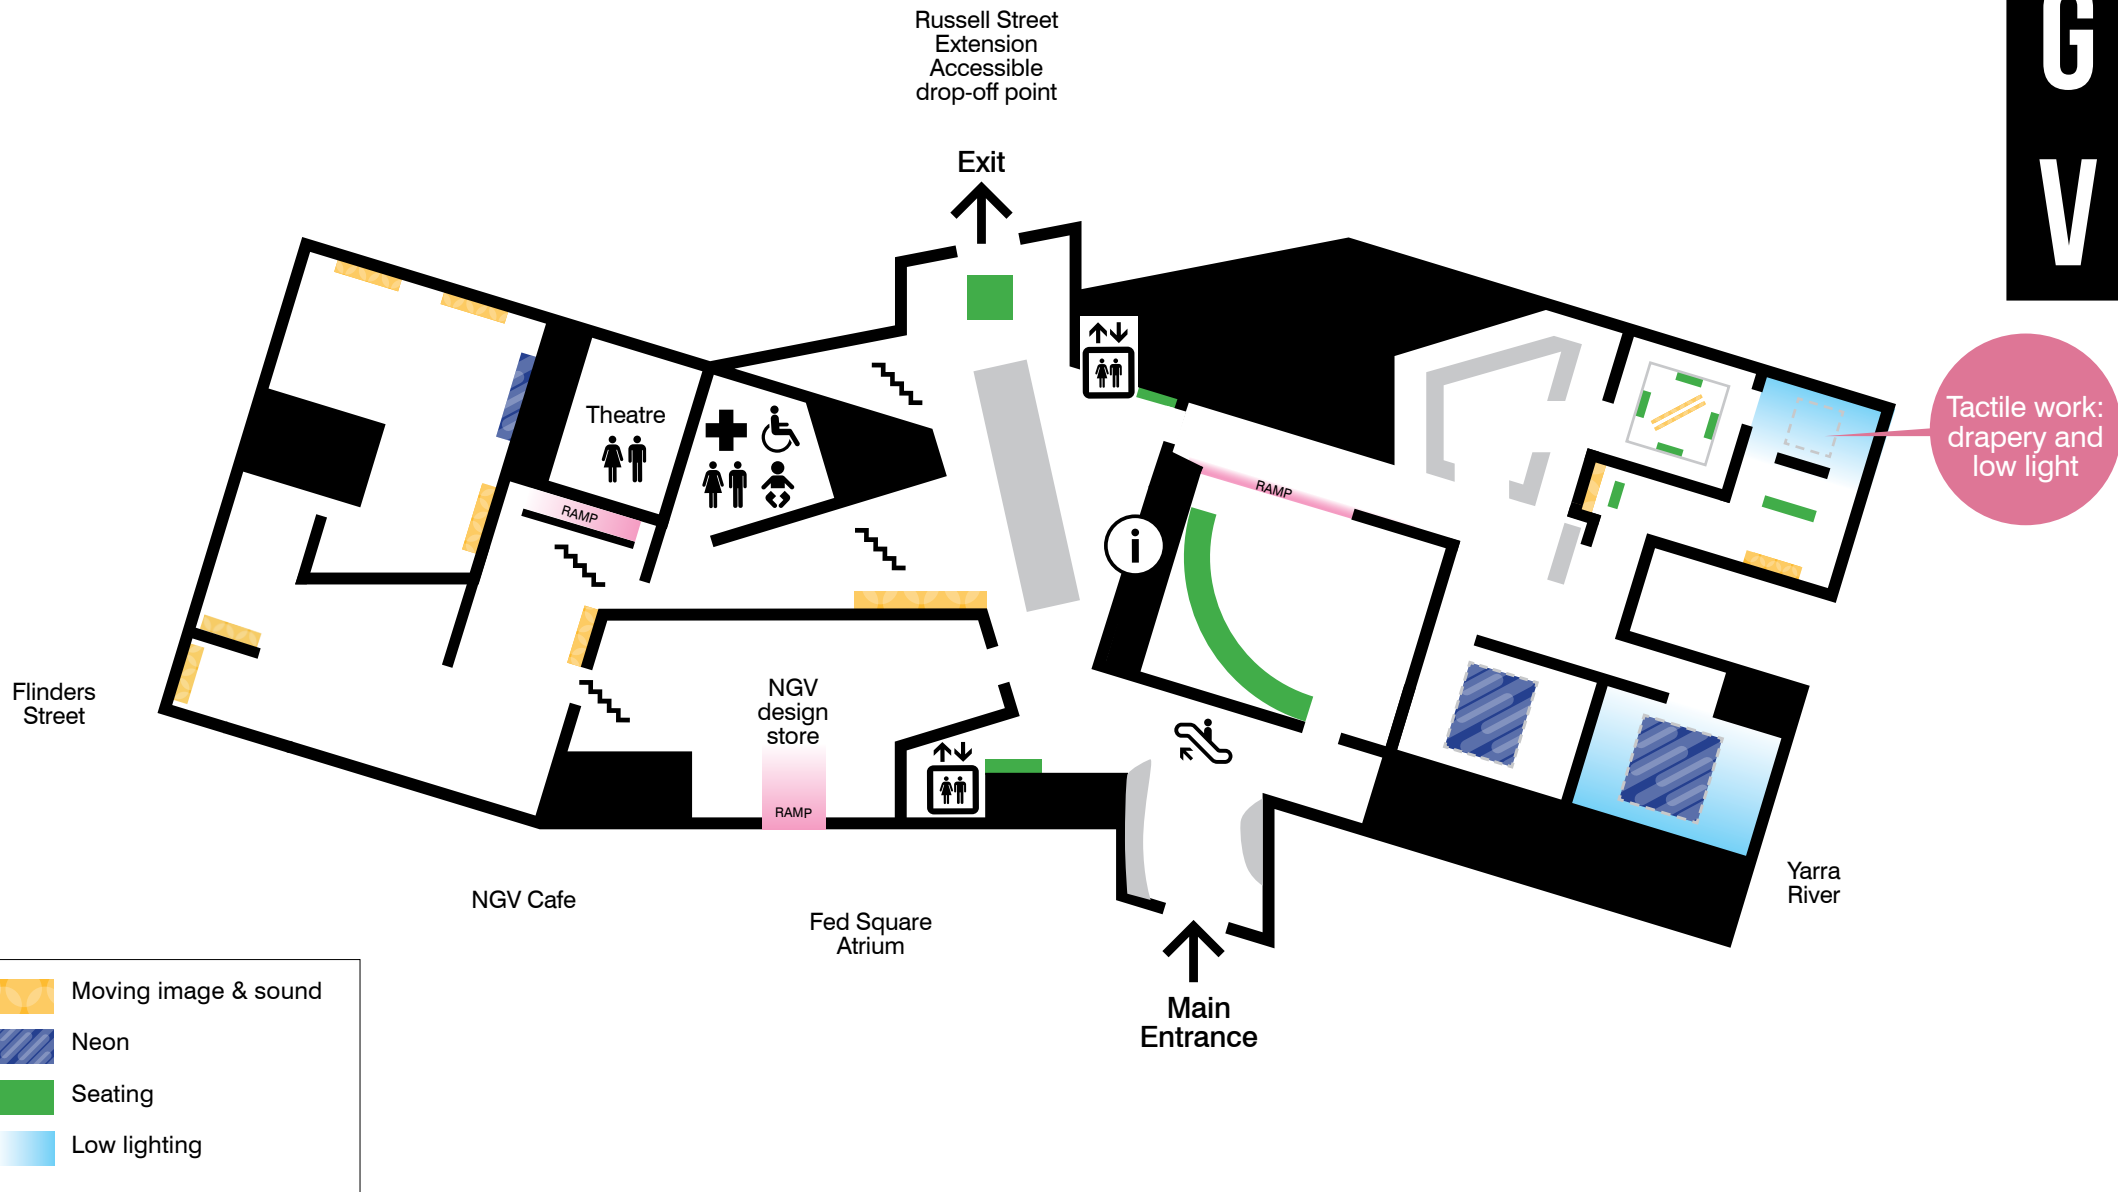

# MELBOURNE NOW

THE IAN POTTER CENTRE: NGV AUSTRALIA, GROUND LEVEL

NGV

Visit [ngv.melbourne/access](http://ngv.melbourne/access) for more resources and information about accessible facilities and services for your visit to NGV.

# MELBOURNE NOW

THE IAN POTTER CENTRE: NGV AUSTRALIA, MEZZANINE

This level does not include gallery spaces

# MELBOURNE NOW

THE IAN POTTER CENTRE: NGV AUSTRALIA, LEVEL 2

	Moving image & sound
	Neon
	Seating
	Low lighting

Visit [ngv.melbourne/access](https://www.ngv.melbourne/access) for more resources and information about accessible facilities and services for your visit to NGV.

# MELBOURNE NOW

THE IAN POTTER CENTRE: NGV AUSTRALIA, LEVEL 3

	Moving image & sound
	Neon
	Seating
	Low lighting

Virtual work.  
Participants can expect:

- 360-degree visual effects
- subtle vibrations and bursts of air
- changes in lighting