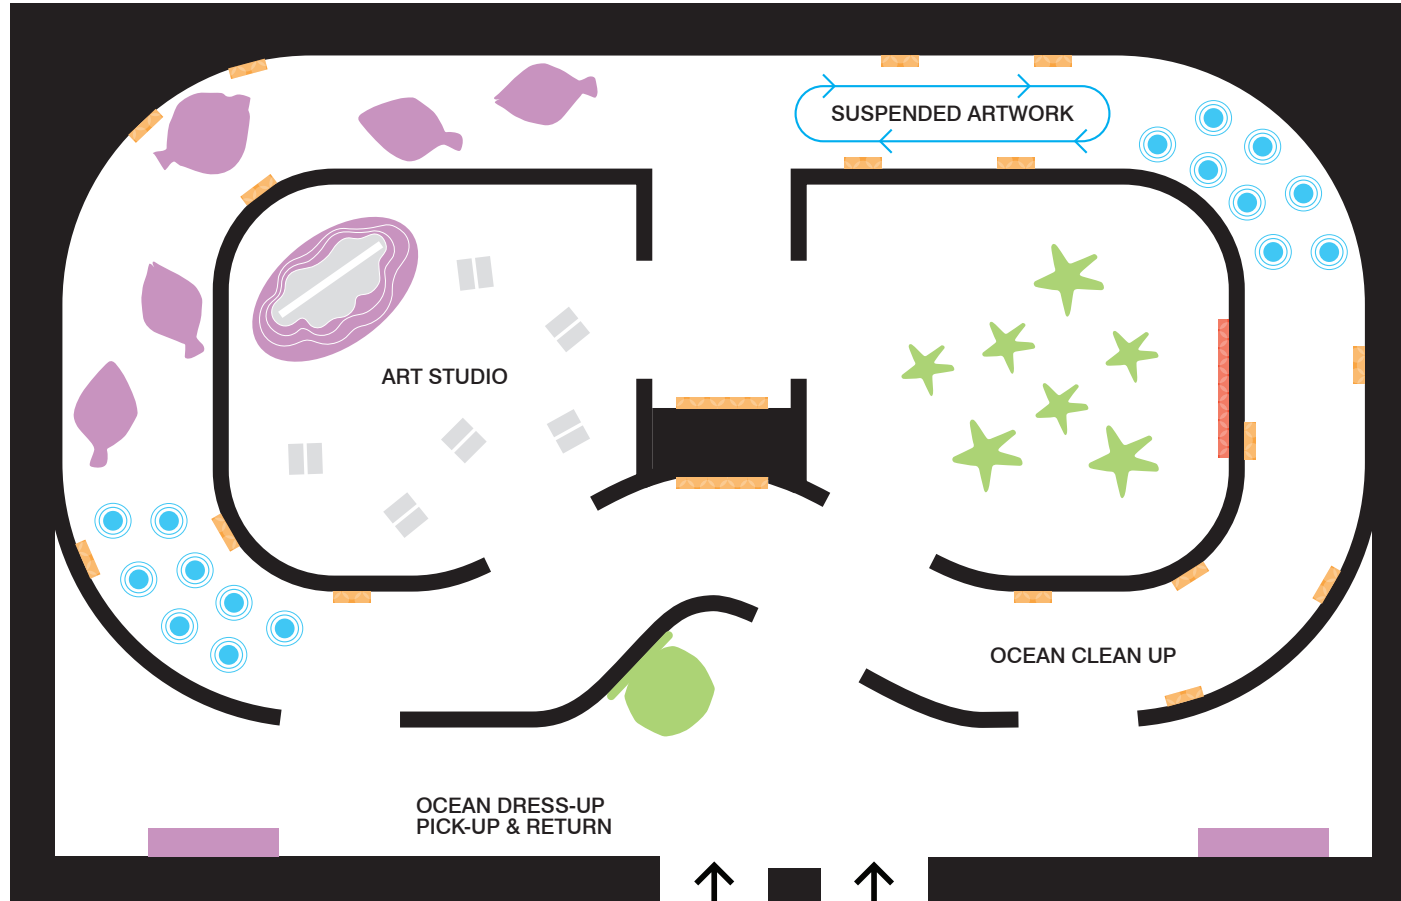

SENSORY MAP

RIFI: JEAN JULLIEN FOR KIDS

GROUND LEVEL, NGV INTERNATIONAL

- Moving image & sound
- Moving image
- Floor pillow
- Sound floor triggers
- Seating

Exhibition
Entry/Exit

Pram parking

Accessible bathrooms and parents room
Information desk and gallery exit
Great Hall offers a space to relax